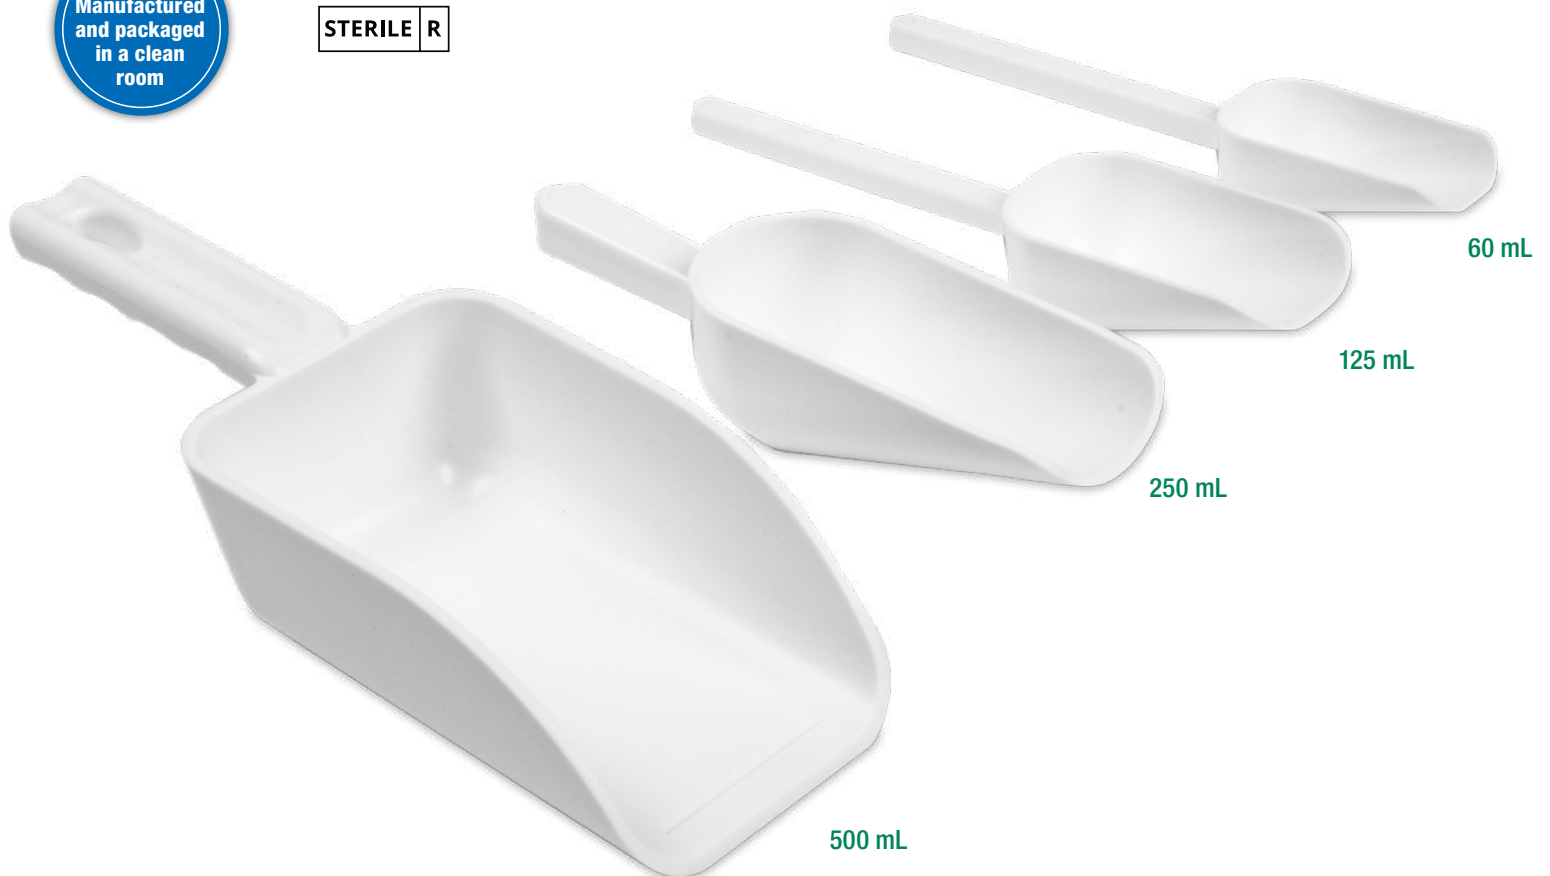

Sampling Scoops

Our line of durable Sampling Scoops designed for easy sample retrieval of granules, powders and pastes

Available in multiple sizes and intended for single use to prevent contamination of bulk sample material

Durable Design

- Large, wide openings for easy sample retrieval
- Flat bottom to stabilize sample on scale or flat surface
- Lot traceable
- Shatterproof constructed of inert, BSE/TSE free material

Safe Sample Recovery

- Disposable to ensure no chemical cross-contamination
- Made from FDA food grade polystyrene in an ISO 8 Class clean room
- Meets quality control and GMP requirements for sampling
- Available in both, sterile* and non-sterile for intended usage

*Electron beam sterilized and individually wrapped
Certificate of Sterility available upon request

STERILE R

Small Sampling Scoop

Item No.	Description	Volume	L x W x H in	L x W x H mm	Sterile	UOM
120858	Small Sampling Scoop Non-Sterile	60 mL/2 oz.	8.1 x 1.6 x 1.1	205 x 40 x 27		Case 200; 20 x 10/Bulk
120857	Small Sampling Scoop Sterile	60 mL/2 oz.	8.1 x 1.6 x 1.1	205 x 40 x 27	✓	Case 200; 20 x 10/Single Bag