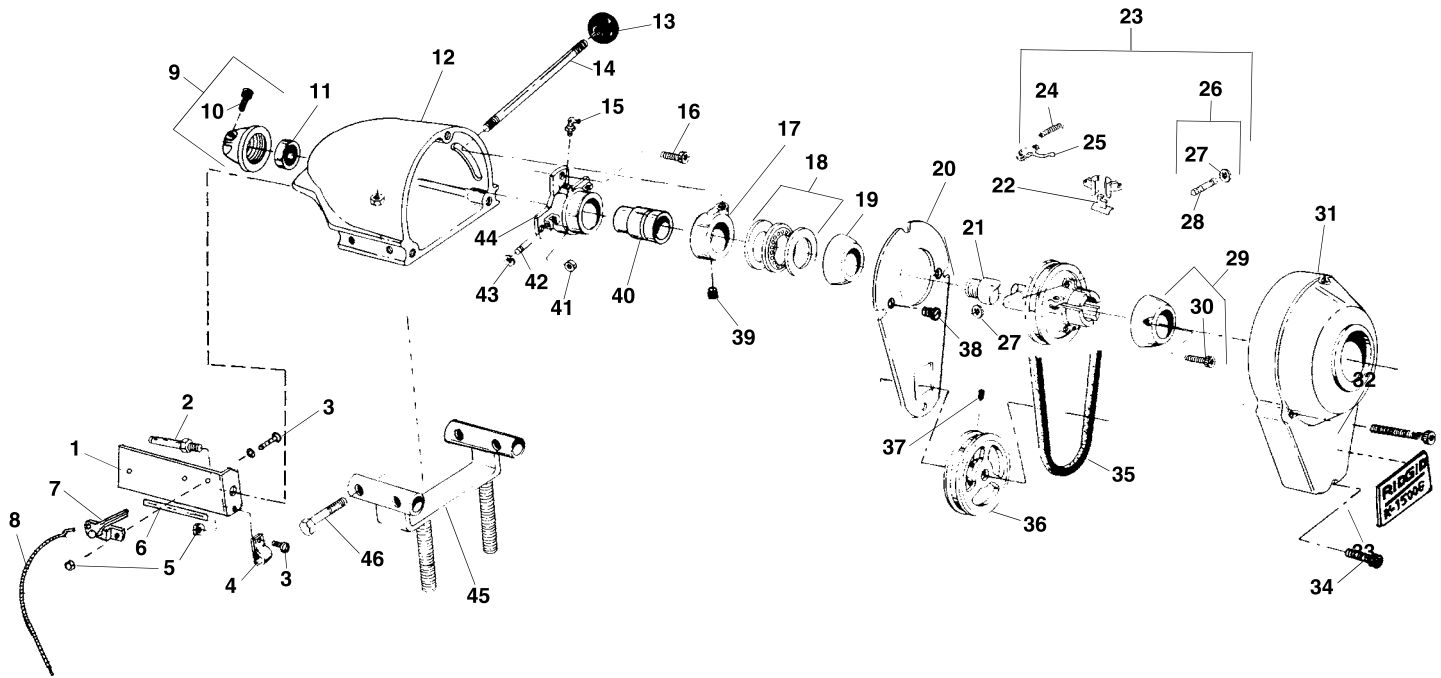

Main Drive and Body Components

**NOTE: Order parts by Catalog Number only.
DO NOT order by Reference Number.**

Ref. No.	Catalog No.	Description	Ref. No.	Catalog No.	Description
1	43692	Splash Guard	26	60150	Rocker Arm Pin w/Clip (3)
2	59580	Guide Hose Pin (2)	27	78780	E-3562 Retaining Ring (3)
3	87975	R.H. Screw 10-24 x 5/8" (4)	28	90105	Pin (3)
4	43697	Cable Clamp (2)	29	59500	Nose Piece
5	87970	Nut 10 - 24 (4)	30	84425	Screw (2)
6	59282	Engine Throttle Decal	31	23547	Front Guard
7	58937	Lever Assy. - Throttle Control	32	23652	Soc. Hd. Screw 1/4" x 2 3/4" (3)
8	58942	Throttle Cable	33	43717	Label
9	60935	Lock and Adj. Nut (Incl. #7)	34	44510	Soc. Hd. Screw 1/4" - 20 x 2"
10	60910	Soc. Hd. Screw 1/4" - 20 x 5/8"	35	43722	V-Belt - Cable
11	60930	Ball Bearing	36	43727	Pulley - Cable
12	43702	Body		91002	Pulley - (Tecumseh Transmission)
13	59585	Knob	37	60025	Set Screw (2)
14	59575	Clutch Handle	38	60265	Hex Screw 1/4" - 20 x 1/2" (2)
15	89815	Grease Fitting	39	93560	Pan Screw 1/4" - 20 x 5/8"
16	68875	F.H. Screw 5/16" - 18 x 1" (3)	40	84435	Bronze Bushing
17	43707	Clutch Casting	41	61015	Roller (2)
18	23677	Thrust Bearing Assembly	42	23592	Pin (2)
19	23572	Clutch Cone	43	34175	Retaining Ring (2)
20	43712	Inside Guard	44	45247	Main Bearing with Bronze Bushing
21	23562	Pulley and Shaft Assembly	45	43762	Mounting Bracket
22	59325	7/8" Jaw Assembly		91022	Mounting Bracket (Tecumseh Transmission)
	59320	1 1/4" Jaw Assembly	46	43757	Hex Head Screw (4)
23	60145	Rocker Arm Kit			
24	60155	Spring (3)			
25	59530	Rocker Arm Set			