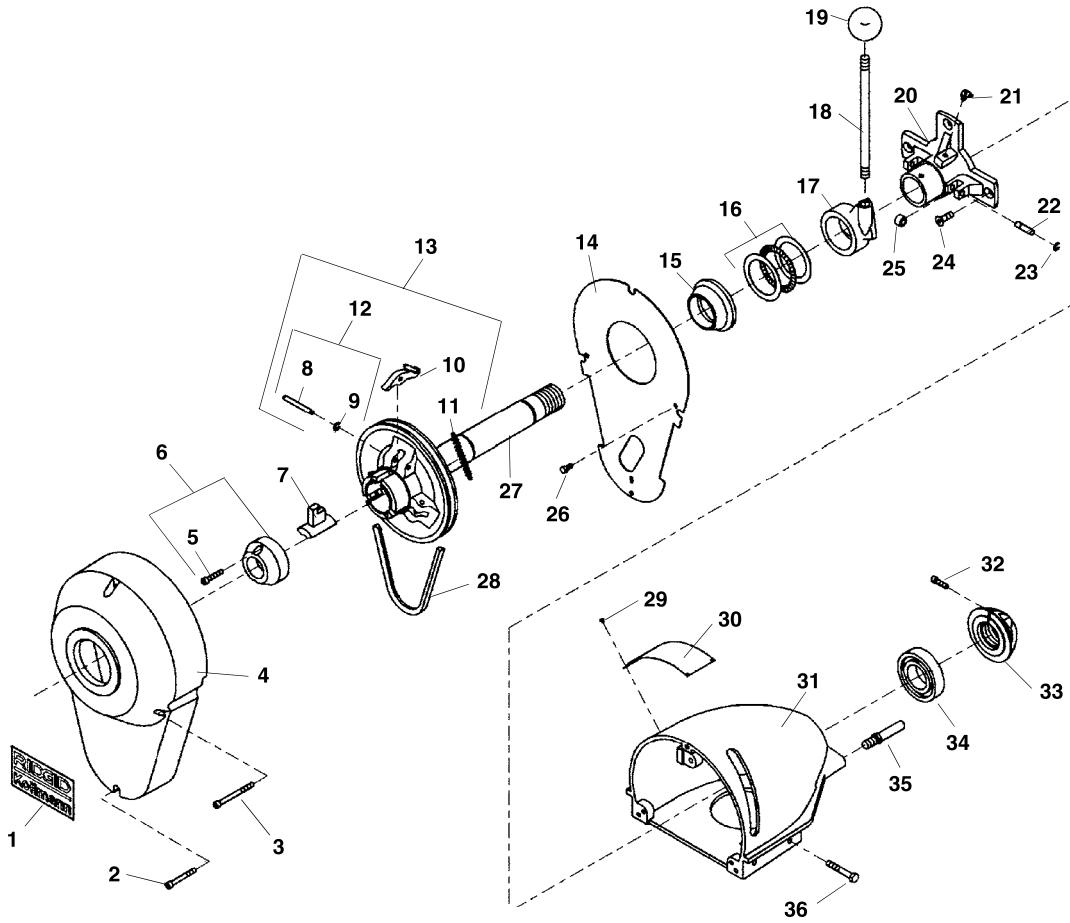

Main Components

**K-75A
K-75B
K-1500A
K-1500B
K-1500ASP
K-1500BSP**

**NOTE: Order parts by Catalog Number Only.
DO NOT order by Reference Number.**

Ref. No.	Catalog No.	Description	Ref. No.	Catalog No.	Description
1	23657	Label (K-75A)	18	59575	Clutch Handle
	24102	Label (K-75B)	19	59585	Clutch Knob
	23662	Label (K-1500A)	20	23552	Main Bearing
	24097	Label (K-1500B)	20	45247	Main Bearing (SP Models Only)
	45232	Label (SP Models Only)	21	89815	Grease Fittings
2	44510	Screw	22	23592	Pin (2)
3	23652	Screw (3)	23	34175	Retaining Ring (2)
4	23547	Front Guard	24	68875	Screw (3)
5	84425	Screw (2)	25	61015	Roller (2)
6	59500	Nose Piece (Incl. Ref. #29)	26	60265	Screw (2)
7	59330	Jaw Assembly (K-75) 5/8" Cable	27	23562	Pulley & Shaft Assembly
	59325	Jaw Assembly (K-75/K-1500) 7/8" Cable	28	23577	V-Belt
	59320	Jaw Assembly (K-1500) 1 1/4" Cable	29	76730	Screw (6)
8	90105	Pin (3)	30	23632	Warning Label
9	78780	Retaining Ring		45282	Warning Label (SP Models Only)
10	59530	Rocker Arm Set	31	23542	Body
11	60155	Spring (3)	32	60910	Screw
12	60150	Rocker Arm Pin	33	60935	Lock & Adj. Nut (Incl. #2)
13	60145	Rocker Arm Kit	34	60930	Ball Bearing
14	23567	Inside Guard	35	59580	Guide Hose Pin (2)
15	23572	Clutch Cone	36	87405	Screw (4)
16	23677	Thrust Bearing Assembly		43757	Screw (4) (SP Models Only)
17	23557	Clutch Casting			