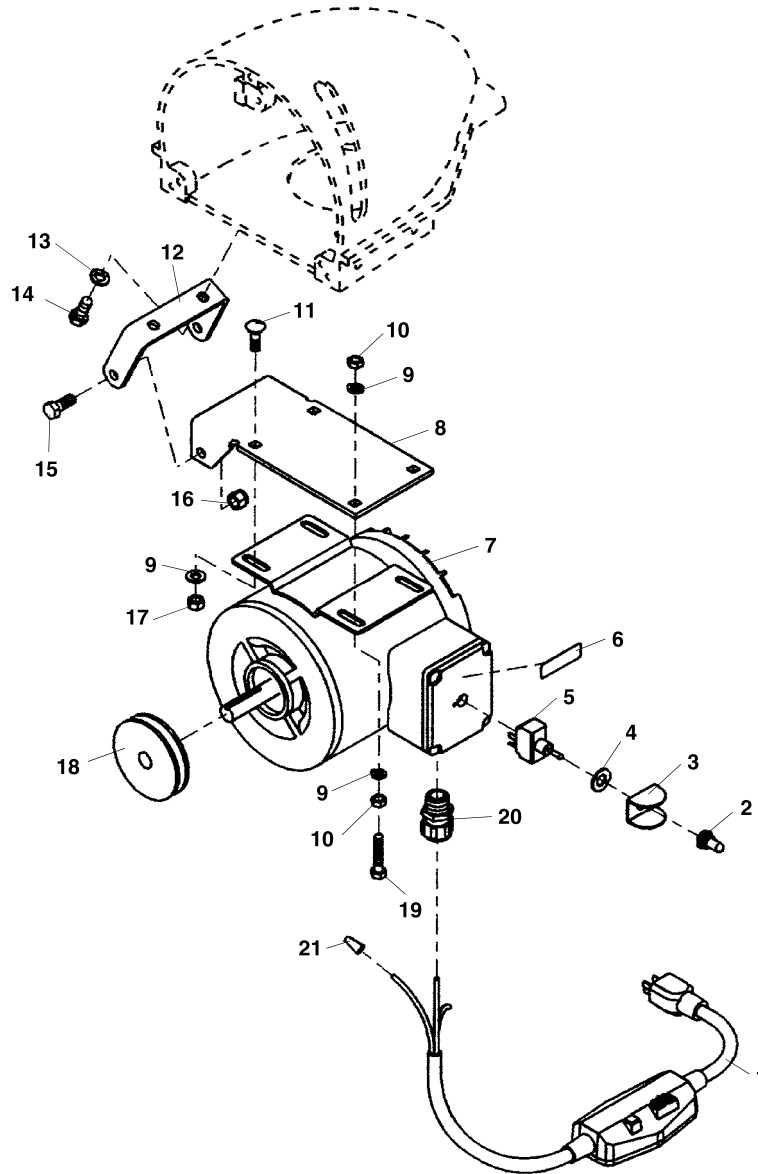

Motor Components

**K-75A
K-75B
K-1500A
K-1500B**

**NOTE: Order parts by Catalog Number Only.
DO NOT order by Reference Number.**

Ref. No.	Catalog No.	Description	Ref. No.	Catalog No.	Description
1	50507	Line Cord w/GFCI	11	96260	Carriage Bolt $\frac{5}{16}$" - 18 x $\frac{3}{4}$" (3)
2	23507	Rubber Boot	12	23642	Motor Bracket
3	61490	Switch Guard	13	60085	Lock Washer (2)
4	23512	Rubber Washer	14	60380	Screw (2)
5	23612	Switch	15	59785	Screw (2)
6	23687	FOR-REV Decal	16	43947	Lock Nut $\frac{3}{8}$" - 16 (2)
7	23517	Motor $\frac{1}{2}$ Hp 120V 60Hz (K-75)	17	60230	Hex Nut $\frac{5}{16}$" - 18 (3)
	23522	Motor $\frac{3}{4}$ Hp 120V 60Hz (K-1500)	18	23582	Pulley (K-1500)
	50567	Motor $\frac{3}{4}$ Hp 220/240V 50Hz (K-1500)		23587	Pulley (K-75)
8	54582	Motor Table	19	43847	Hex Screw $\frac{5}{16}$" - 18 x $1\frac{1}{2}$"
9	60080	Lock Washer $\frac{5}{16}$" (2)	20	96265	Strain Relief
10	61115	Jam Nut $\frac{5}{16}$" - 18 (2)	21	44635	Wire Nut