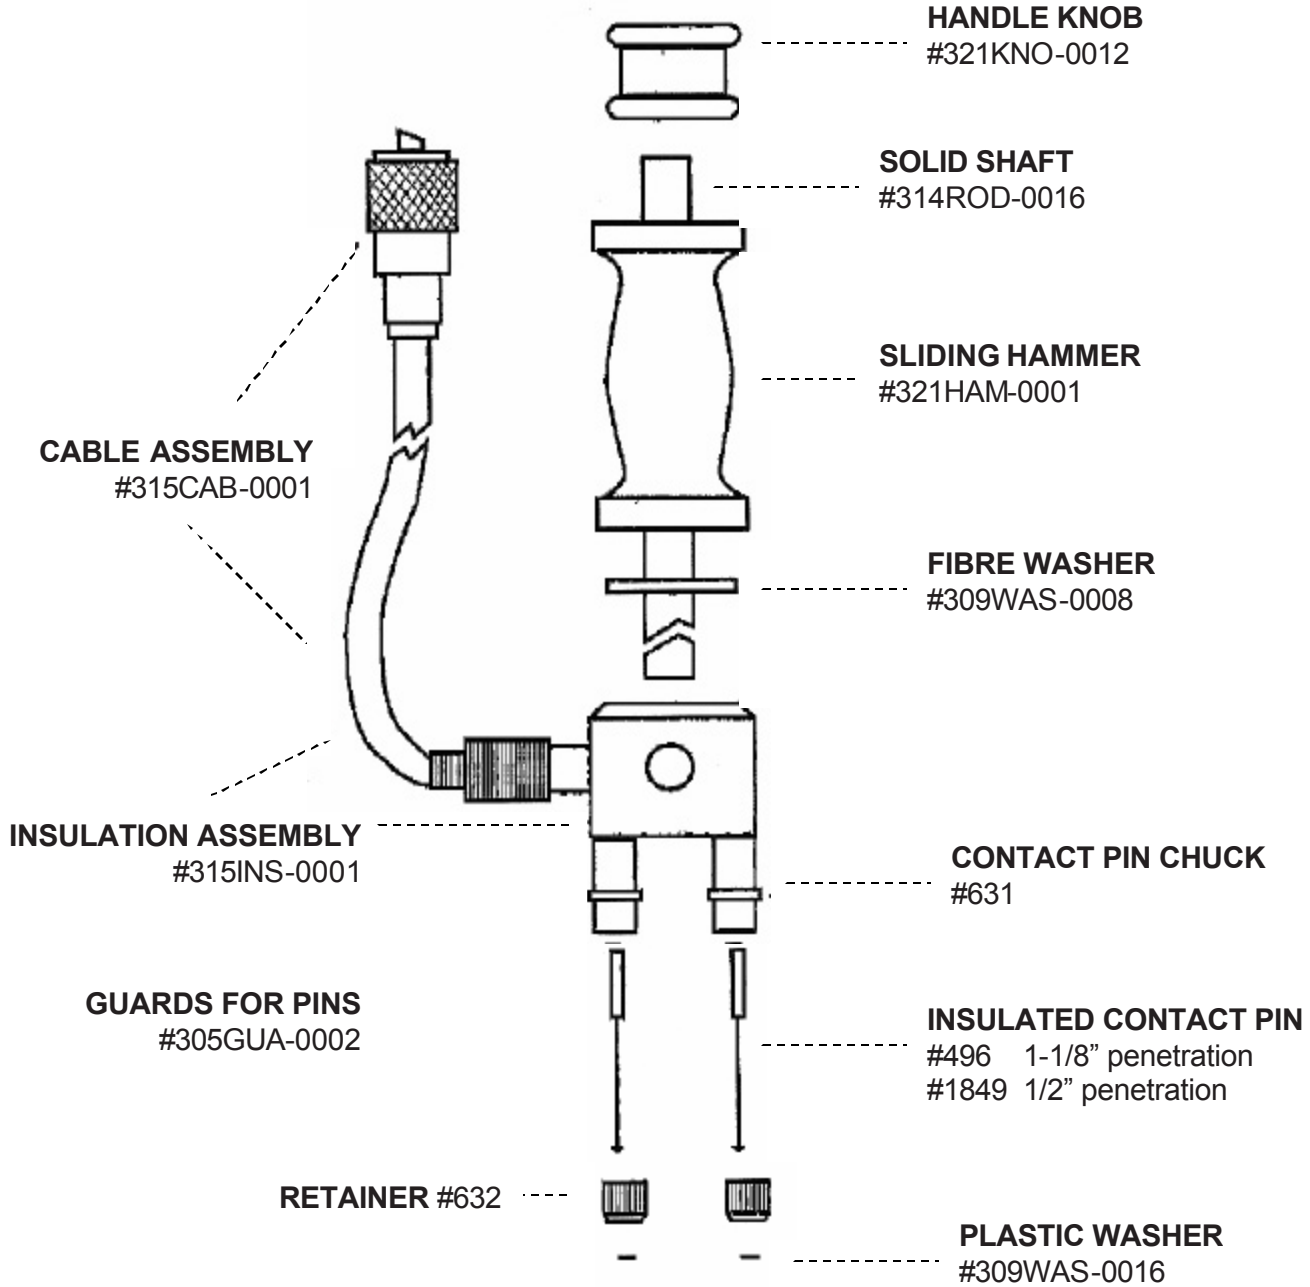

# Parts List for 26-ES Electrode

Note: Type 26-ED electrode is fitted with hollow shaft assembly (with depth gauge)  
 #315SHA-0002