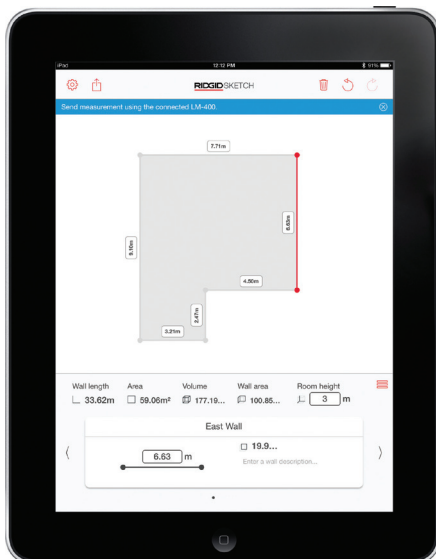

BENEFITS

- **Clearly view measurements** on the large, backlit, 4-line display
- **Inclination angle** measurement allows indirect measurements for hard to reach areas
- **Adjust units** instantly to inches, feet, or meters
- **Bluetooth® connection** to smartphones and tablets to view, store, and share data
- **Android® and iOS® Apps** to overlay measurements onto a photo or sketch

SPECIFICATIONS

- Measuring Accuracy: $\pm 1/16$ inch (± 1.5 mm)
- Range: 229 feet (70 m)
- Measuring Units: inches, feet, meters
- Angle Range: $\pm 65^\circ$
- Angle Accuracy: ± 0.5
- Bluetooth Range: 33 ft (10 m)
- Ruggedness: IP 54 Dust Proof, Splash Proof
- Memory Storage: 20 Measurements
- Batteries: 2 x AA (Included)
- Auto. Shut-Off: After 3 Minutes of Inactivity

micro LM-100

- Compact
- 3-Line display
- Simple Calculations
- 164' (50m) Range

micro LM-400

- 4-Line display
- Advanced Calculations
- 229' (70m) Range
- Bluetooth® Connectivity
- Android and iOS companion App

Obtain quick measurements in tight spots with the LM-100

Angle measurements are made easy with LM-400

RIDGIDSketch Mobile App

The micro LM-400 and the FREE App for Android® and iOS® allows you to:

- Dimension a photo or sketch and easily share with others.
- Automatically populate a list with accurate dimensions.