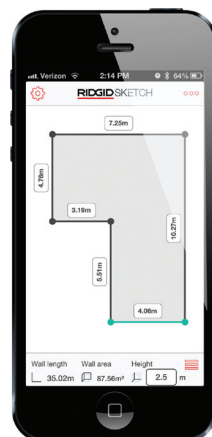

SPECIFICATIONS

- Measuring Accuracy: $\pm 1/16$ inch (± 1.5 mm)
- Range: 229 feet (70 m)
- Measuring Units: inches, feet, meters
- Angle Range: $\pm 65^\circ$
- Angle Accuracy: ± 0.5
- Bluetooth Range: 33 ft (10 m)
- Ruggedness: IP 54 Dust Proof, Splash Proof
- Memory Storage: 20 Measurements
- Batteries: 2 x AA (Included)
- Auto. Shut-Off: After 3 Minutes of Inactivity

Includes soft carrying case and two AA batteries

ORDERING INFORMATION

CATALOG NO.	DESCRIPTION	WEIGHT	
		(lb.)	(kg)
36813	micro LM-400 Laser Distance Meter	0.44	0.22

999-997-894.10

RIDGID Family of Laser Distance Meters

micro LM-100

- Compact
- 3-Line display
- Simple Calculations
- 164' (50m) Range

micro LM-400

- 4-Line display
- Advanced Calculations
- 229' (70m) Range
- Bluetooth® Connectivity
- Android and iOS companion App

Obtain quick measurements in tight spots with the LM-100

Angle measurements are made easy with LM-400

RIDGIDSketch Mobile App

The micro LM-400 and the FREE App for Android® and iOS® allows you to:

- Dimension a photo or sketch and easily share with others.
- Automatically populate a list with accurate dimensions.