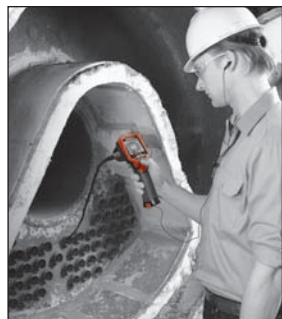

Ordering Information

Catalog No.	Description	Wt.	
		lb.	kg
37888	micro CA-300 Inspection Camera	2.0	0.9
37103	17mm Replacement Imager	0.7	0,3
37108	3' Cable Universal Extension	0.7	0,3
37113	6' Cable Universal Extension	1.4	0,86
37083	3.7V Li-Ion Battery	.24	0,11
37098	6mm Imager Head (3')	.75	0,3