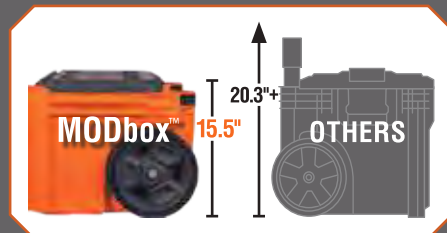

KLEIN TOOLS

MOD BOX

ROLLING TOOLBOX

LARGEST WHEELS AND LOWEST CLEARANCE

54802MB

Connects to MODbox™ Mobile Workstation

Find Quality Products Online at:

www.GlobalTestSupply.com

sales@GlobalTestSupply.com

10"
WHEELS

ROLLING TOOLBOX

Klein Tools' MODbox™ Rolling Toolbox has 10" wheels with solid rubber tires that are larger and more durable than the leading competitor. The retractable handle is easy to remove for storage in tight spaces. Bring more tools to the jobsite with side rail attachments and back stowage compartments. Easily connects with other MODbox™ components to make a custom mobile workstation.

LOW PROFILE
FITS UNDER TRUCK
BED COVERS

SIDE RAILS
ATTACH ACCESSORIES
FOR EASY ACCESS

BACK STOWAGE
BRING MORE TOOLS TO
THE JOBSITE

Cat. No.	UPC 0-92644+	Description	Overall Length	Overall Width	Height with Handle Extended	Height without Handle
54802MB	54802-4	MODbox™ Rolling Toolbox	22.6" (57.4 cm)	19.88" (50.5 cm)	44" (112 cm)	15.5" (39.3 cm)