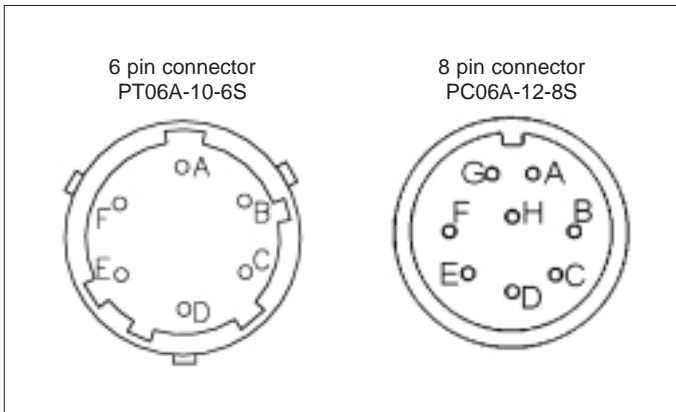

MAIN FEATURES

- Use to connect Gefran ISI, Inc. transducer to indicators

CONNECTORS

WIRING

Function	Wire
Signal (+)	Red
Signal (-)	Black
Excitation (+)	White
Excitation (-)	Green
R-Cal	Blue
R-Cal	Brown

ORDER CODE

Order Code: **WLS**

CONNECTOR	
6-pin (PT06A-10-6S)	C
8-pin (PC06A-12-8S)	E

LENGTH	
1 meter (3 feet)	01
3 meter (10 feet)	03
8 meter (25 feet)	08
15 meter (50 feet)	15
25 meter (75 feet)	25
30 meter (100 feet)	30

Other lengths available on request.

Examples

C08WLS 8 meter 6-pin Cable Assembly

E03WLS 3 meter 8-pin Cable Assembly

GEFRAN reserves the right to make any kind of design or functional modification at any moment without prior notice.