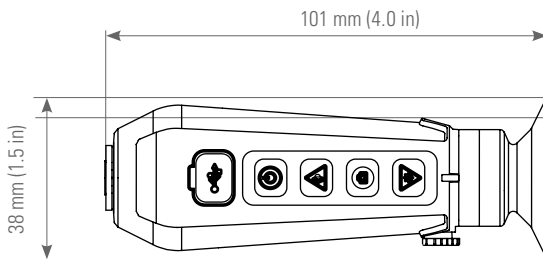

SPECIFICATIONS

PALETTE EXAMPLES

General	
Detector type	160 × 120 VOx Microbolometer
Video refresh rate	<9 Hz
Field of view (h × v)	20° × 16°
Shutter	Yes
Start up	<5 seconds
Image processing	FLIR proprietary Digital Detail Enhancement
User Interface	
Power button	On/off
Video detection palettes	Short press to toggle through palettes
Brightness	Brightness (toggle up<>down)
Image capture	Short press for image capture, long press for video capture
Image download	USB-C cable
Image Presentation and Recording	
Built-in display	640 × 480 LCD display
Color palettes	Selectable: Black Hot, White Hot, InstAlert™, Rain, Iron, Lava, Color Wheel, Graded Fire 1&2
Recording	Snapshot capture and internal storage for up to 1000 images and 4 hours of video
Power	
Battery type	Internal, rechargeable Li-Ion cell
Battery life (operating)	Up to 6.5 hours
Environmental	
Ingress protection rating	IP-67, submersible
Operating temperature range	-20°C to 40°C (-4°F to 104°F)
Storage temperature range	-40°C to 60°C (-40°F to 140°F)
Drop	1.2 m (3.93 ft)
Physical	
Weight	0.17 kg (0.37 lbs)
Dimensions	101 × 38 × 38 mm (4.0 × 1.5 × 1.5 in)
Package Includes	

Handheld thermal camera, neck lanyard, USB-C cable, lens cap

Specifications are subject to change without notice.

InstAlert: The hottest object in the image is colored while everything else is greyscale